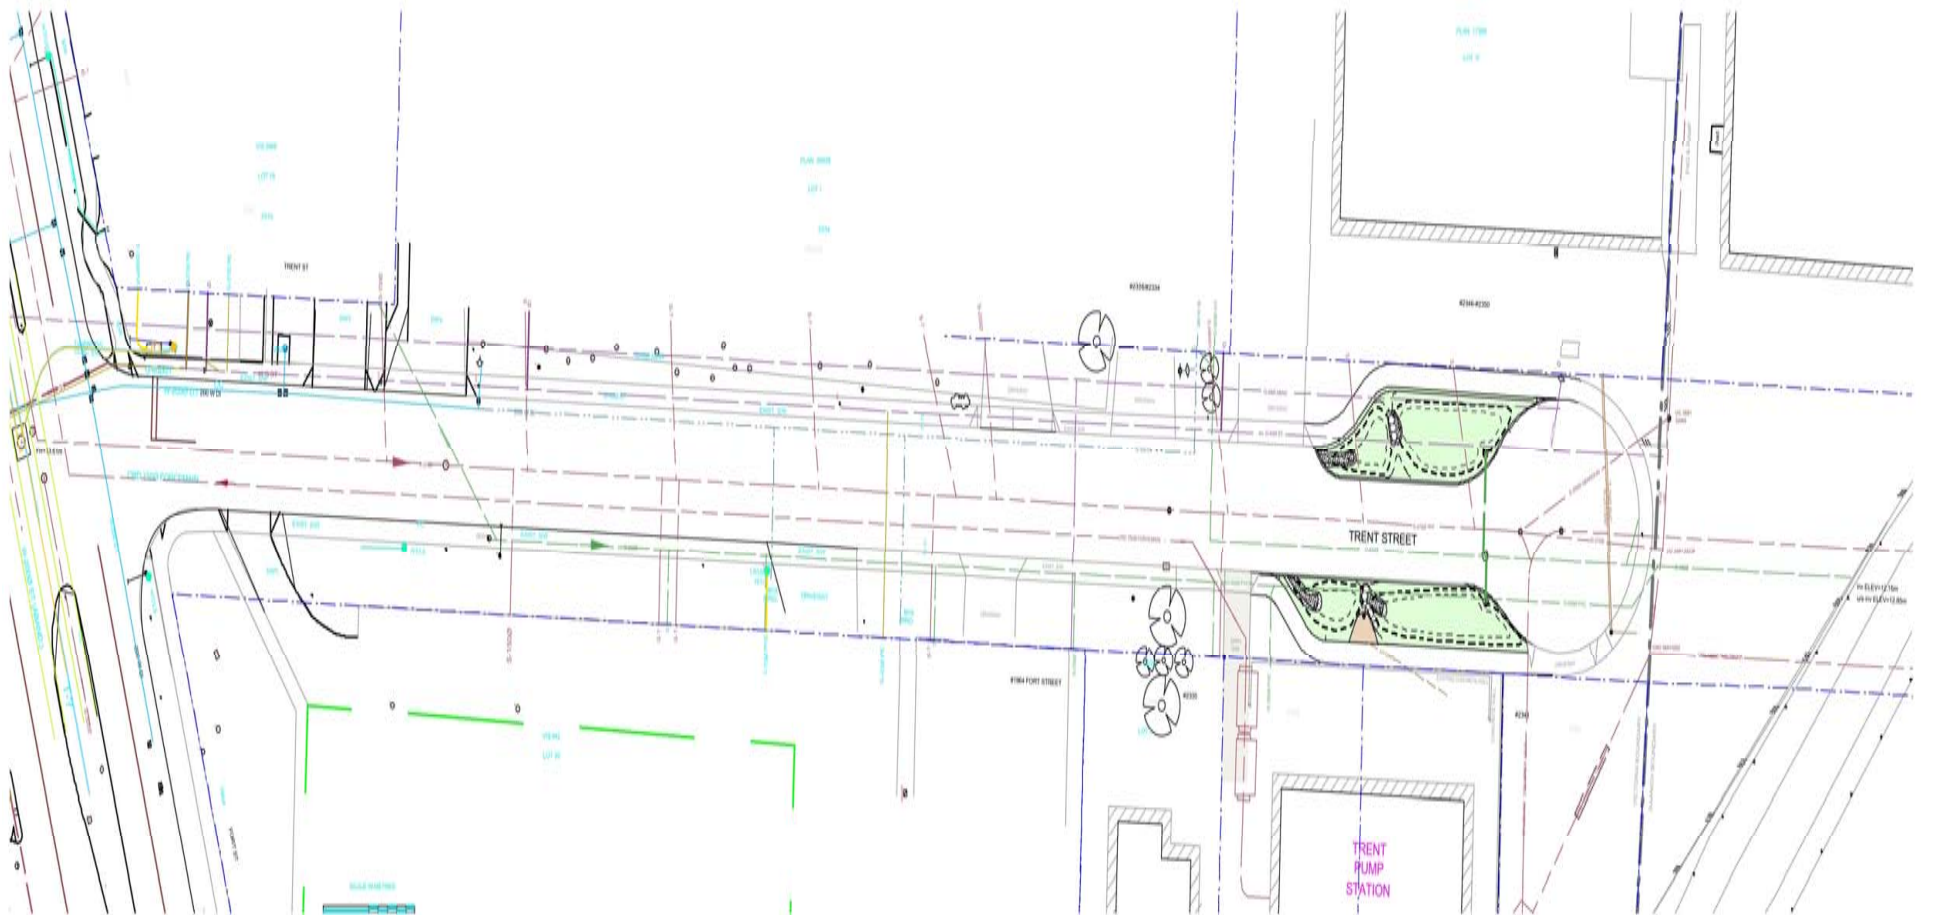

A photograph of a rain garden in an urban setting. The garden is a rectangular area with a concrete border, containing a variety of plants, including a prominent tree with bright red autumn foliage. A small stream of water flows through the garden, bordered by a yellow curb. In the background, there are trees, a building, and a parking lot. The sky is bright and overcast.

Trent Street Rain Garden

Steven Fifield
City of Victoria

Water Flow Path

The End

Questions ?