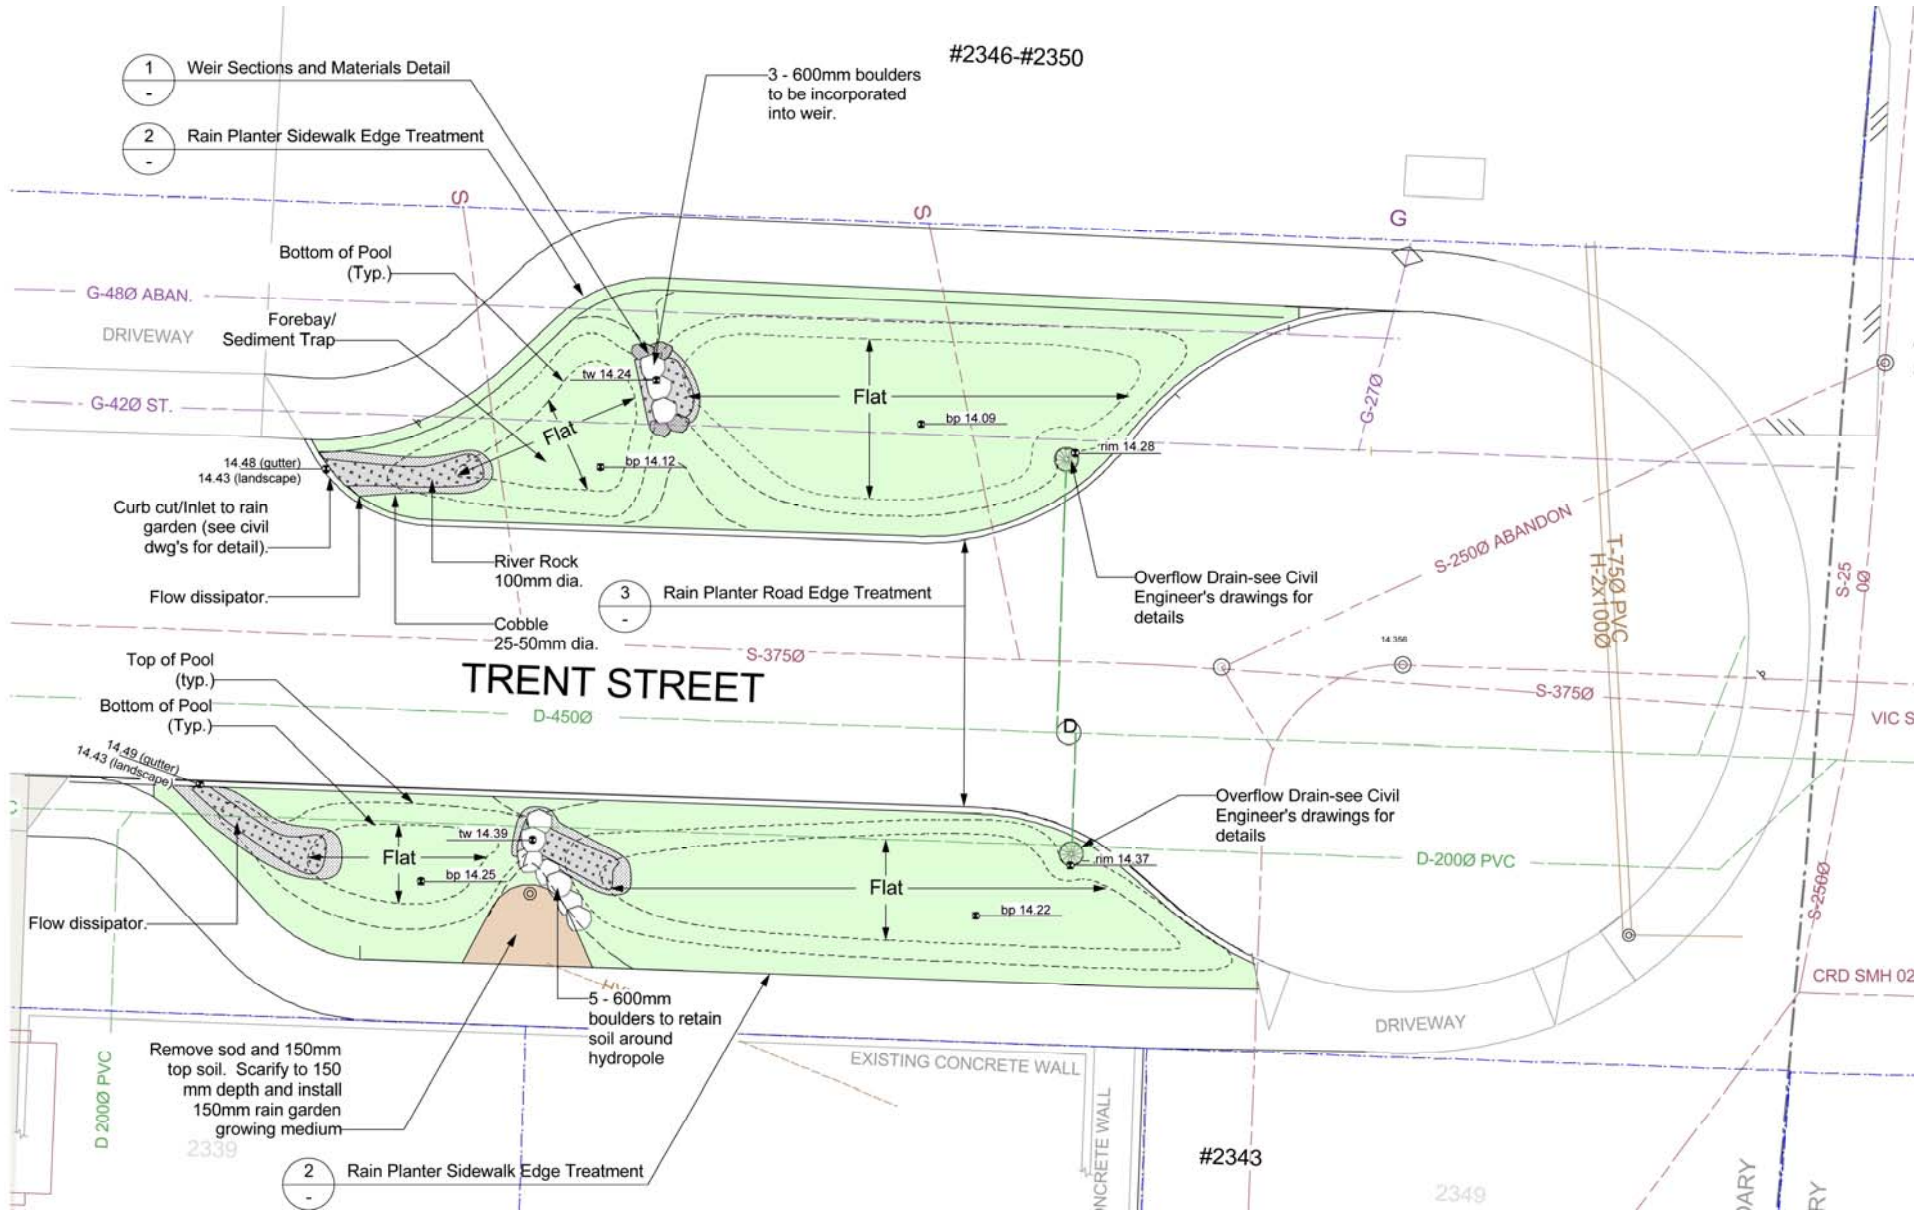

A photograph of a rain garden in an urban setting. The garden is a rectangular area with a concrete border, containing a variety of plants, including a prominent tree with bright red autumn foliage. A small stream of water flows through the garden, bordered by a yellow curb. In the background, there are trees, a building, and a parking lot. The sky is bright and overcast.

Trent Street Rain Garden

Steven Fifield
City of Victoria

Water Flow Path

The End

Questions ?